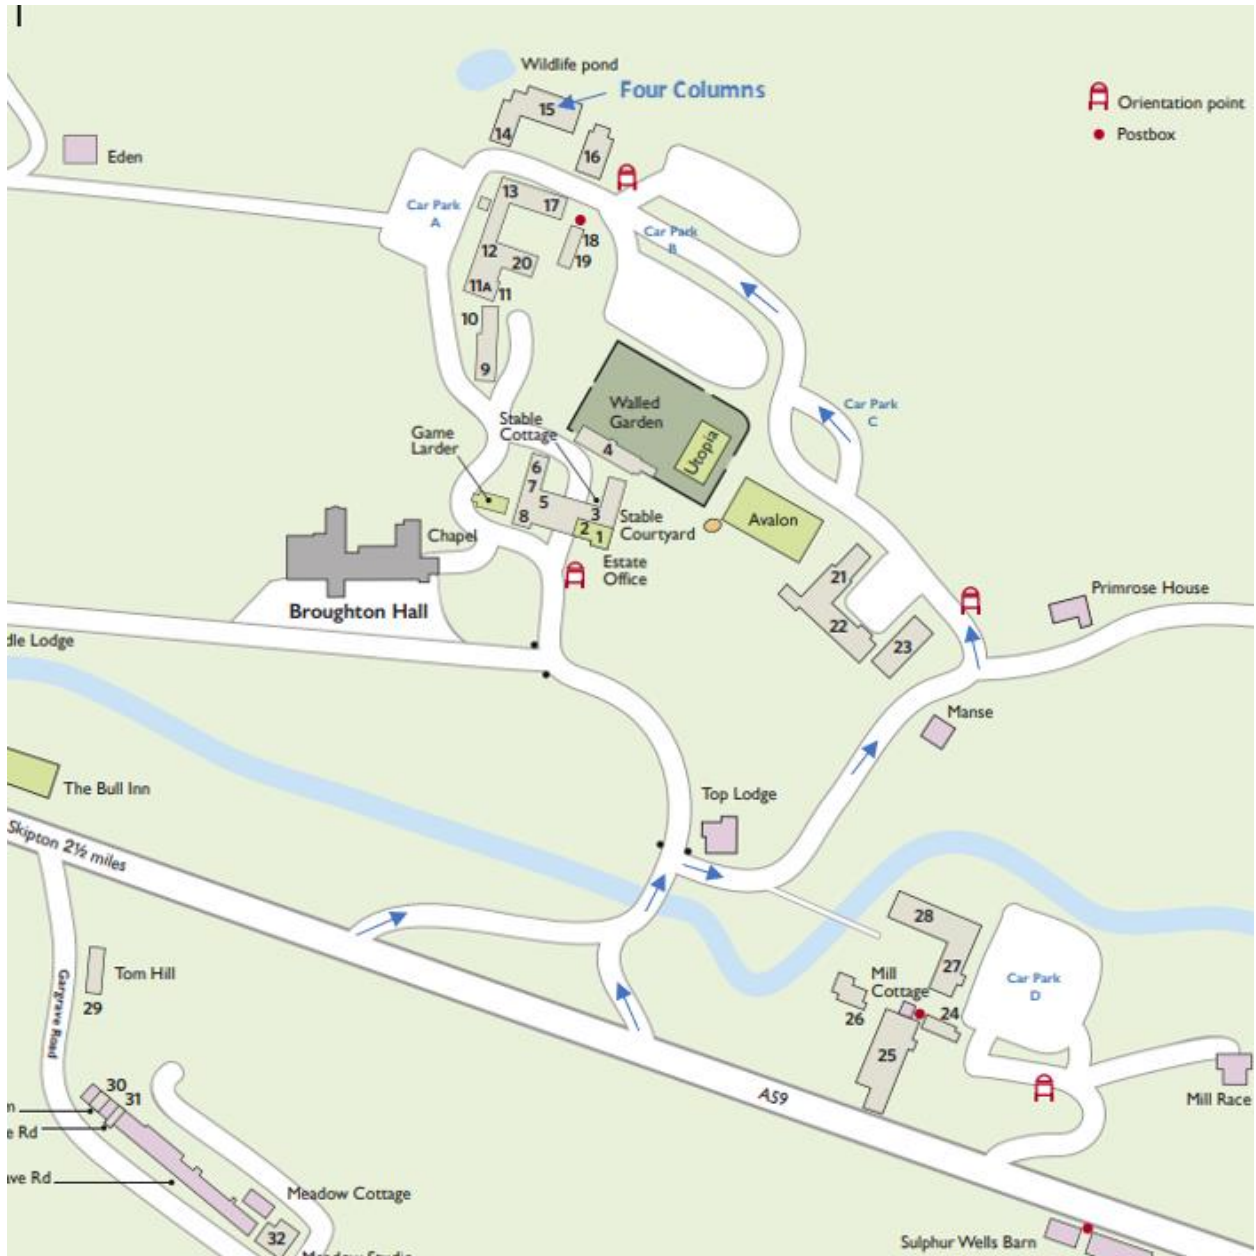

## Four Columns, Broughton Hall Estate, Skipton, North Yorkshire, BD23 3AE

### Directions

- Turn off the A59 towards Broughton Hall (first left after The Bull Inn if travelling from Skipton)
- Over the bridge turn right and follow the road round a left-hand turn and up a short hill
- At the top take a left turn into the business park (sign posted for Utopia / Offices)
- Follow the road around the top of the estate until you reach a group of buildings
- The Four Columns is the second building on the right